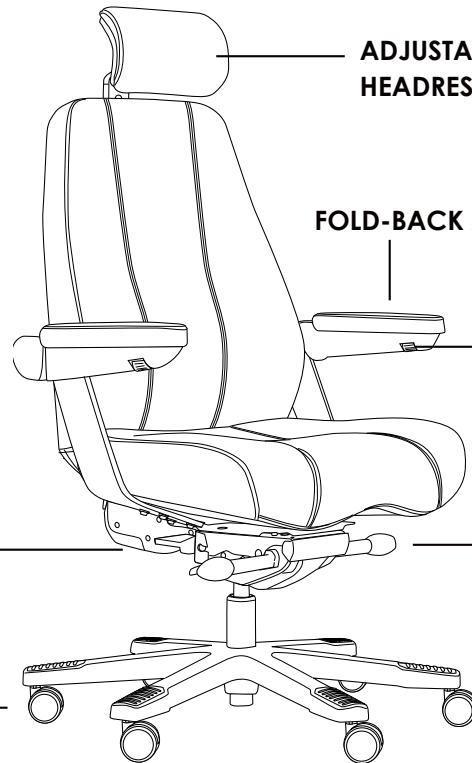

CORSA RANGE

INSTRUCTION OF USE

INDOOR USE ONLY

INNER RIGHT LEVER
To adjust seat height
RIGHT KNOB
To adjust weight tension

ARM KNOB
To adjust armrest angle

LEFT KNOB
To adjust seat and back angle

INNER LEFT LEVER
To adjust seat depth
(seat slider)

750MM BLACK ALUMINUM 6 STAR BASE WITH BRAKE CASTORS

Use soft tyred castors for tiles
Use hard tyred castors for carpet

X Do not use as a step ladder

DIMENSIONS: (mm)

BACK **BACK TO FLOOR**
W: 540 Lowest: 1110
H: 695 Highest: 1200

HEADREST **HEADREST TO FLOOR**
W: 270 Lowest: 1290
H: 165 Highest: 1380

SEAT **SEAT TO FLOOR**
W: 535 Lowest: 525
D: 460 Highest: 615

ARM TO FLOOR
Lowest: 730
Highest: 820

* Please note that the Headrest should not be used to manoeuvre the chair.

CORSA

Side view

Back view

Features:

Adjustable seat height
Adjustable seat and back angle
Adjustable seat depth (seat slider)
Adjustable weight tension
Adjustable headrest

Lockable incline, fold-back armrests
Moulded seat and back foam
Saddle seat
Synchron mechanism with 3 locking positions
750mm black aluminum 6 star base