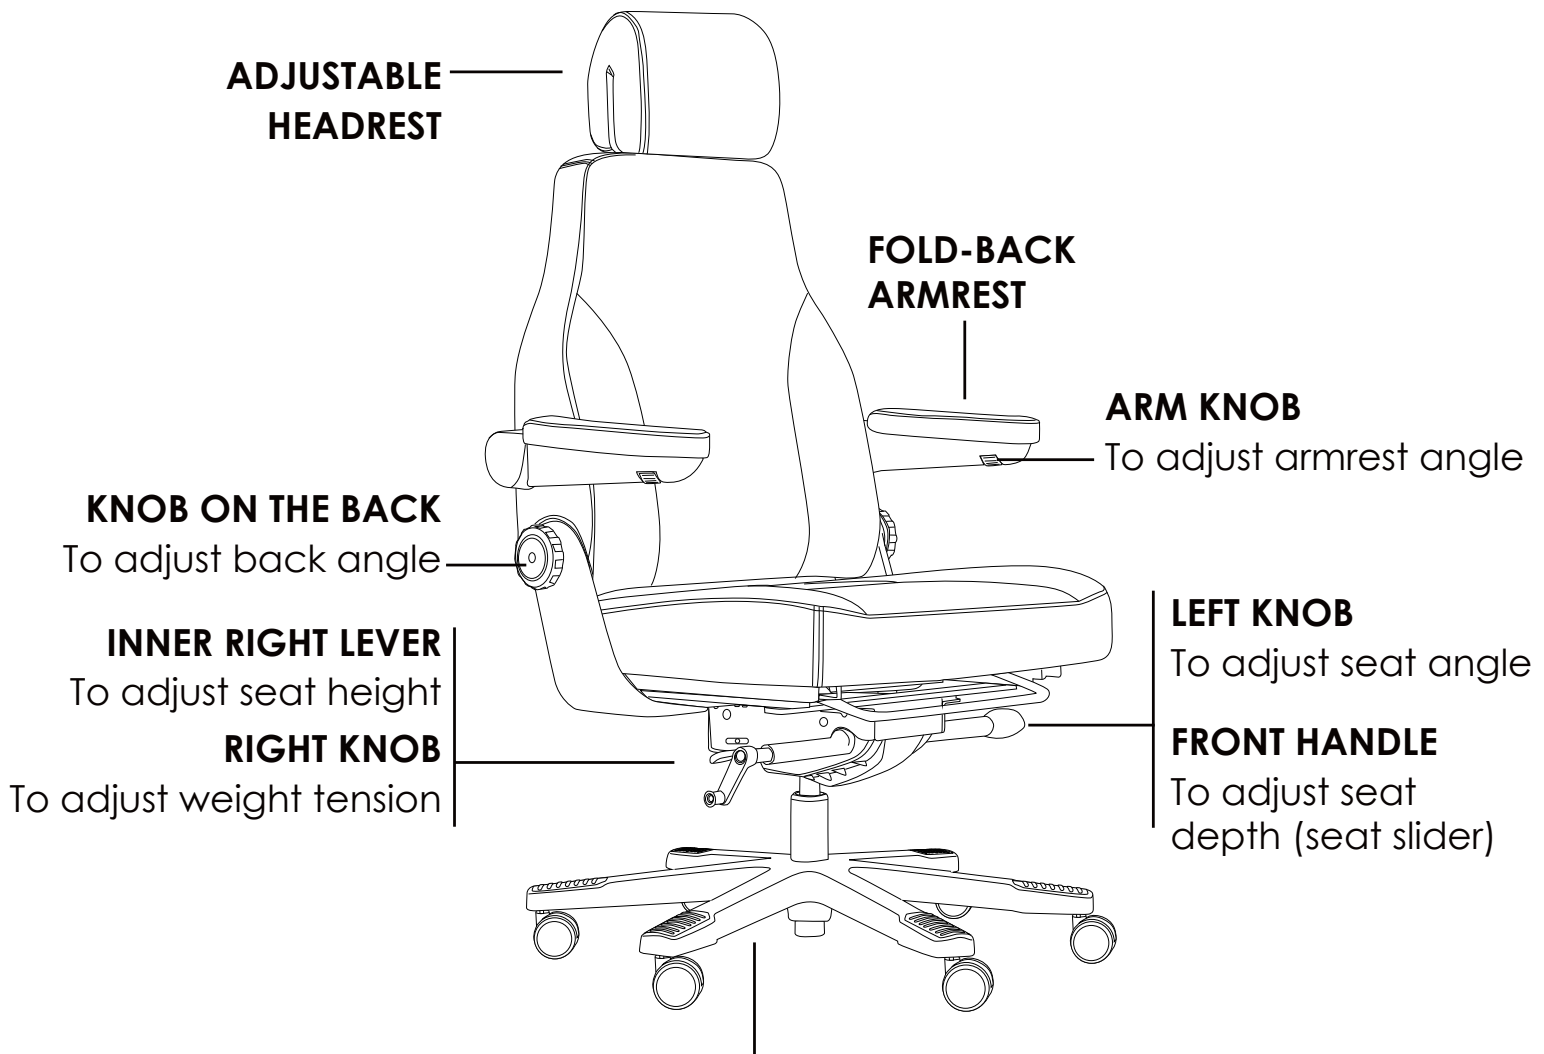

STANZA

» INSTRUCTIONS OF USE

* Style rated multi shift use 230KG

X Do not use as a step ladder

INDOOR USE ONLY

750MM BLACK 6 STAR BASE WITH BRAKE CASTORS

Use soft tyred castors for tiles

Use hard tyred castors for carpet