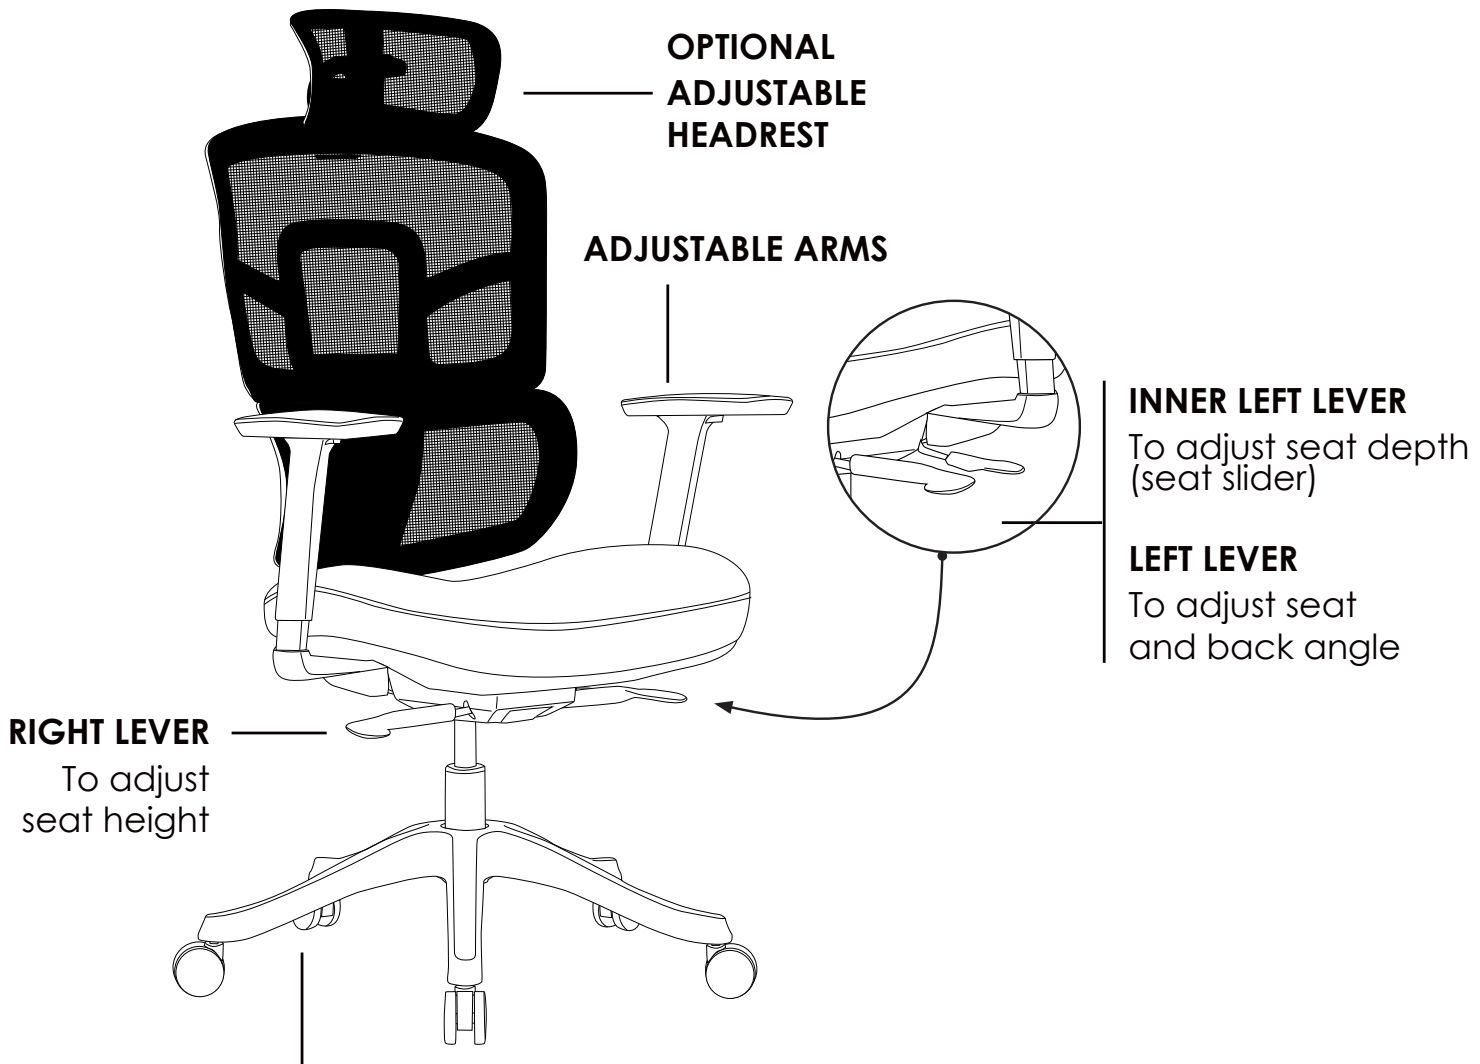

MIAMI

» INSTRUCTIONS OF USE

INDOOR USE ONLY

X Do not use as a step ladder

650MM BLACK NYLON 5 STAR BASE WITH CASTORS

Use soft tyred castors for tiles
Use hard tyred castors for carpet

- » Vacuum regular
- » Regularly adjust mechanism angle
- » Regularly adjust gas height
- » All warranty claims to be forwarded to place of purchase
- » Warranty covers components and workmanship only
- » Damage or wear and tear not covered by warranty
- » Misuse or abuse will not be covered under warranty