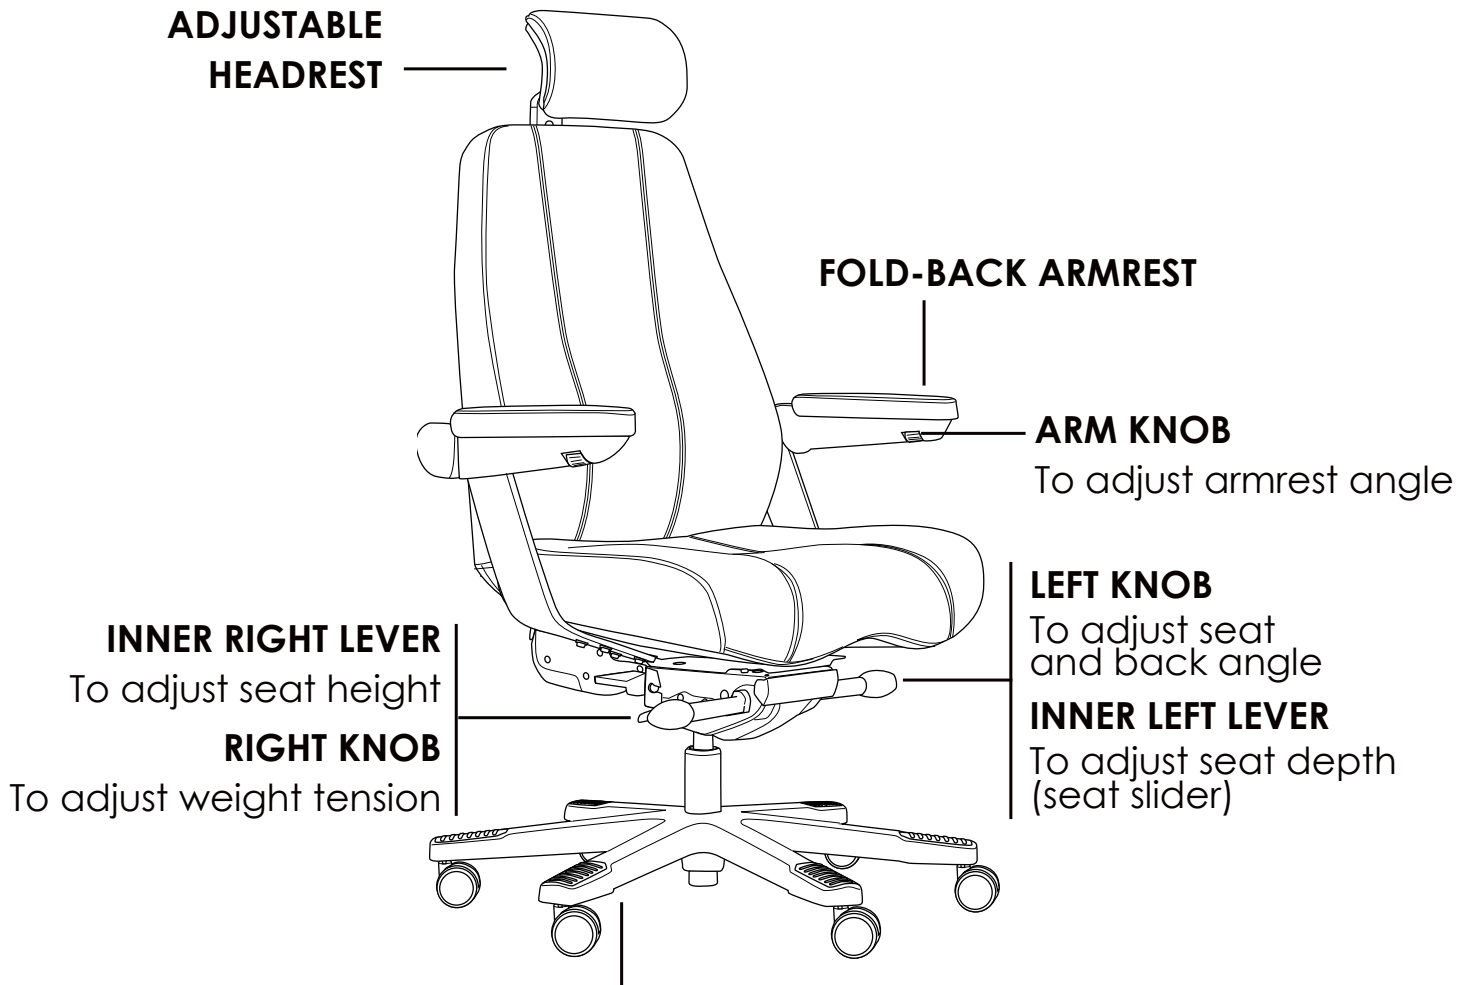

# CORSA

## » INSTRUCTIONS OF USE

\* Style rated multi shift use 200KG

**X** Do not use as a step ladder

**INDOOR USE ONLY**

### **750MM BLACK ALUMINUM 6 STAR BASE WITH BRAKE CASTORS**

Use soft tyred castors for tiles

Use hard tyred castors for carpet

- » Vacuum regular
- » Regularly adjust mechanism angle
- » Regularly adjust gas height
- » All warranty claims to be forwarded to place of purchase
- » Warranty covers components and workmanship only
- » Damage or wear and tear not covered by warranty
- » Misuse or abuse will not be covered under warranty