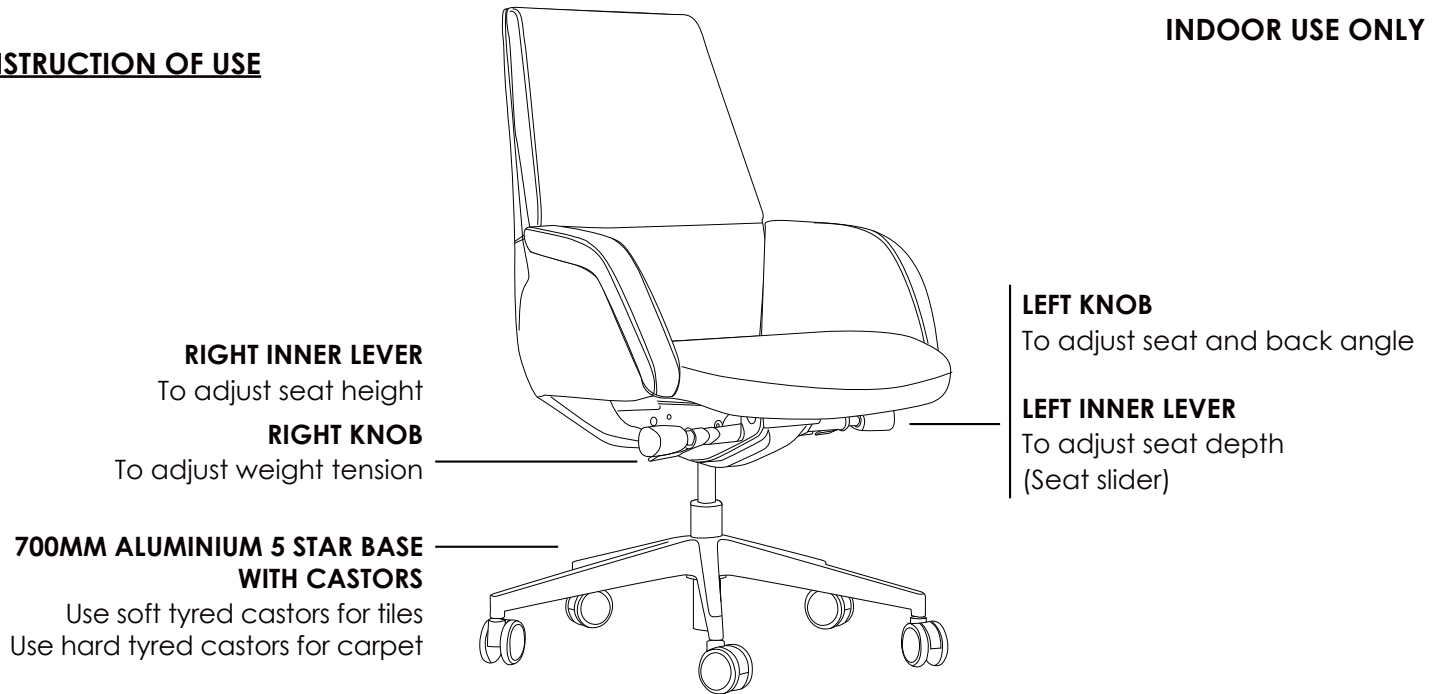

# CAPTAIN RANGE

## INSTRUCTION OF USE

**INDOOR USE ONLY**

**X** Do not use as a step ladder

## DIMENSIONS: (mm)

**LOW BACK**    **BACK TO FLOOR**  
W: 550    Lowest: 970  
H: 510    Highest: 1030

**HIGH BACK**    **BACK TO FLOOR**  
W: 550    Lowest: 1150  
H: 700    Highest: 1210

**SEAT**    **SEAT TO FLOOR**  
W: 570    Lowest: 470  
D: 510    Highest: 530

**ARM TO FLOOR**  
Lowest: 640  
Highest: 700

CAPTAIN-H

CAPTAIN-L

Back view

Features:

Adjustable seat height  
Adjustable seat and back angle  
Adjustable weight tension

Adjustable seat depth (seat slider)  
Synchron mechanism with 3 locking positions  
700mm aluminium 5 star base