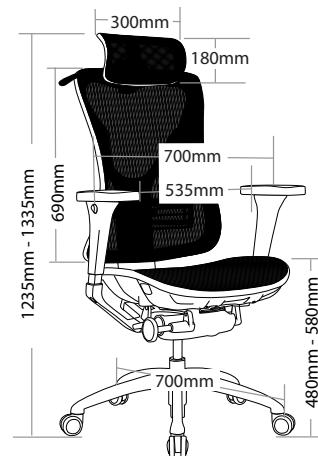

R5 EXECUTIVE MESH SEATING

RENATA

FEATURES

- » Adjustable seat height cable controlled
- » Adjustable seat and back angle cable controlled
- » Adjustable seat depth (seat slider) cable controlled
- » Adjustable weight tension
- » Ratchet back
- » Adjustable lumbar
- » Adjustable arms
- » Optional adjustable headrest
- » Coat rack
- » Mesh seat and back only
- » Synchron mechanism with 3 locking positions
- » 700mm aluminium base
- » Available in black only
- » Minor assembly required
- » Suitable for indoor use only
- » 5 year warranty
- » Weight limit is 120kg

INDOOR USE ONLY

X Do not use as a step ladder

RENATA-H

RENATA-L

RENATA EXECUTIVE MESH SEATING

RENATA-H

RENATA-L

BACK VIEW