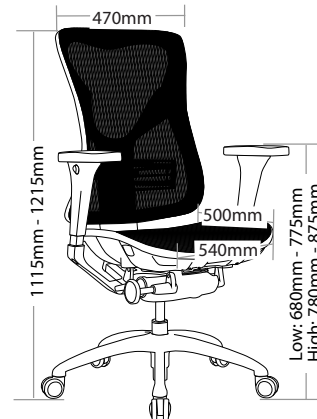

R5 EXECUTIVE MESH SEATING

RENATA

FEATURES

- » Adjustable seat height cable controlled
- » Adjustable seat and back angle cable controlled
- » Adjustable seat depth (seat slider) cable controlled
- » Adjustable weight tension
- » Ratchet back
- » Adjustable lumbar
- » Adjustable arms
- » Optional adjustable headrest
- » Coat rack
- » Mesh seat and back only
- » Synchron mechanism with 3 locking positions
- » 700mm aluminium base
- » Available in black only
- » Minor assembly required
- » Suitable for indoor use only
- » 5 year warranty
- » Weight limit is 120kg

INDOOR USE ONLY

X Do not use as a step ladder

RENATA-H

RENATA-L

RENATA EXECUTIVE MESH SEATING

RENATA-H

RENATA-L

BACK VIEW