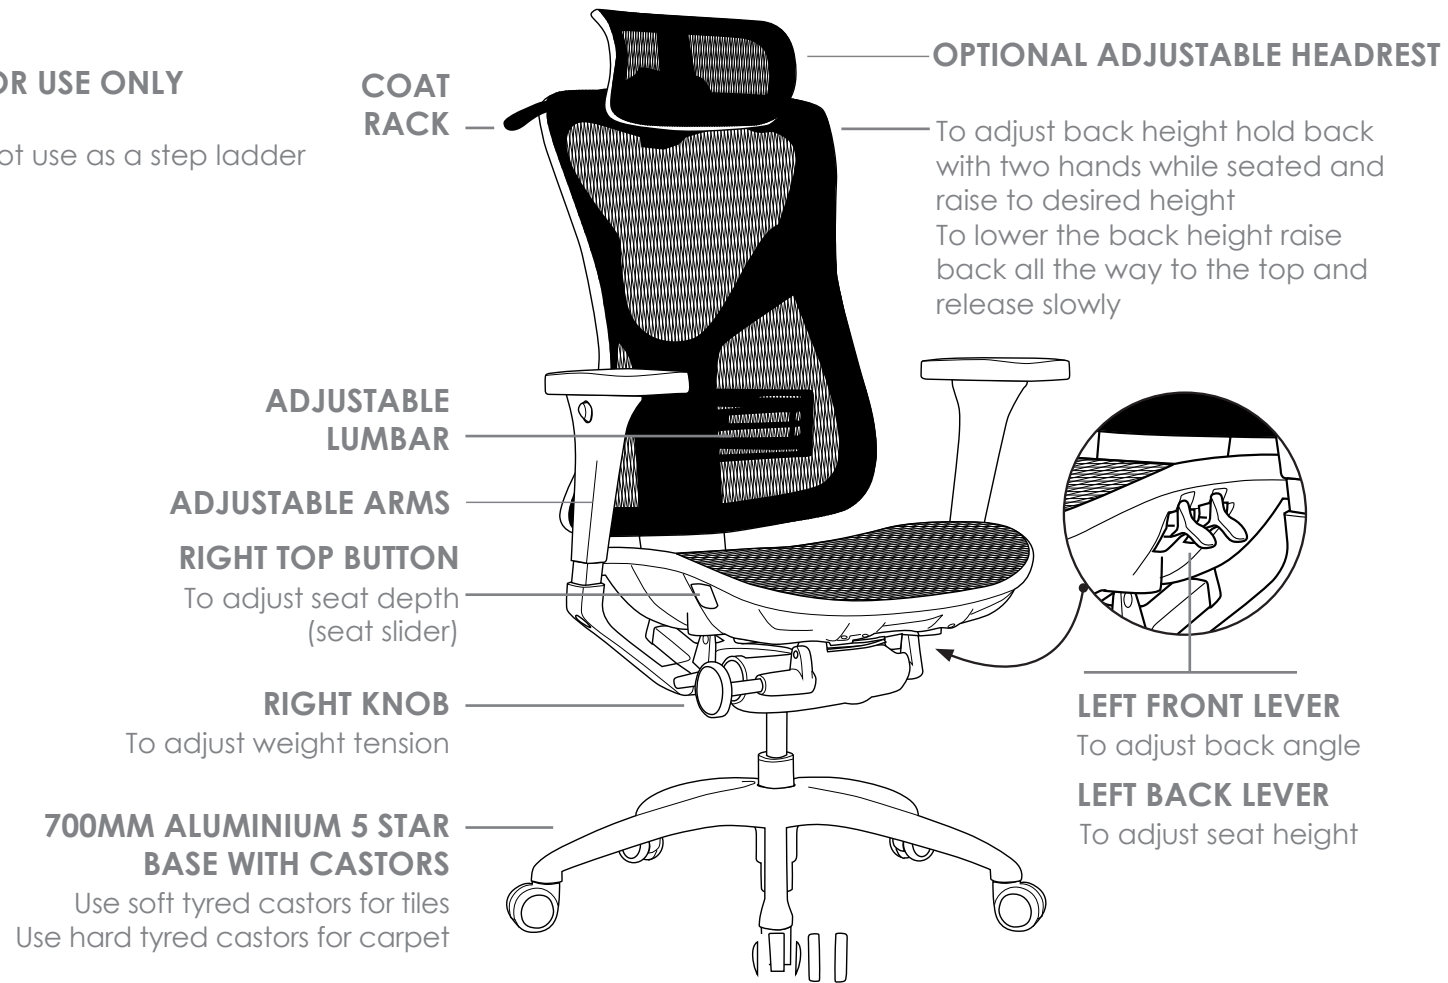

R5 EXECUTIVE MESH SEATING

RENATA

FEATURES

- » Adjustable seat height cable controlled
- » Adjustable seat and back angle cable controlled
- » Adjustable seat depth (seat slider) cable controlled
- » Adjustable weight tension
- » Ratchet back
- » Adjustable lumbar
- » Adjustable arms
- » Optional adjustable headrest
- » Coat rack
- » Mesh seat and back only
- » Synchron mechanism with 3 locking positions
- » 700mm aluminium base
- » Available in black only
- » Minor assembly required
- » Suitable for indoor use only
- » 5 year warranty
- » Weight limit is 120kg

INDOOR USE ONLY

X Do not use as a step ladder

RENATA-H

RENATA-L

RENATA EXECUTIVE MESH SEATING

RENATA-H

RENATA-L

BACK VIEW

** Please note that the Headrest should not be used to manoeuvre the chair.*