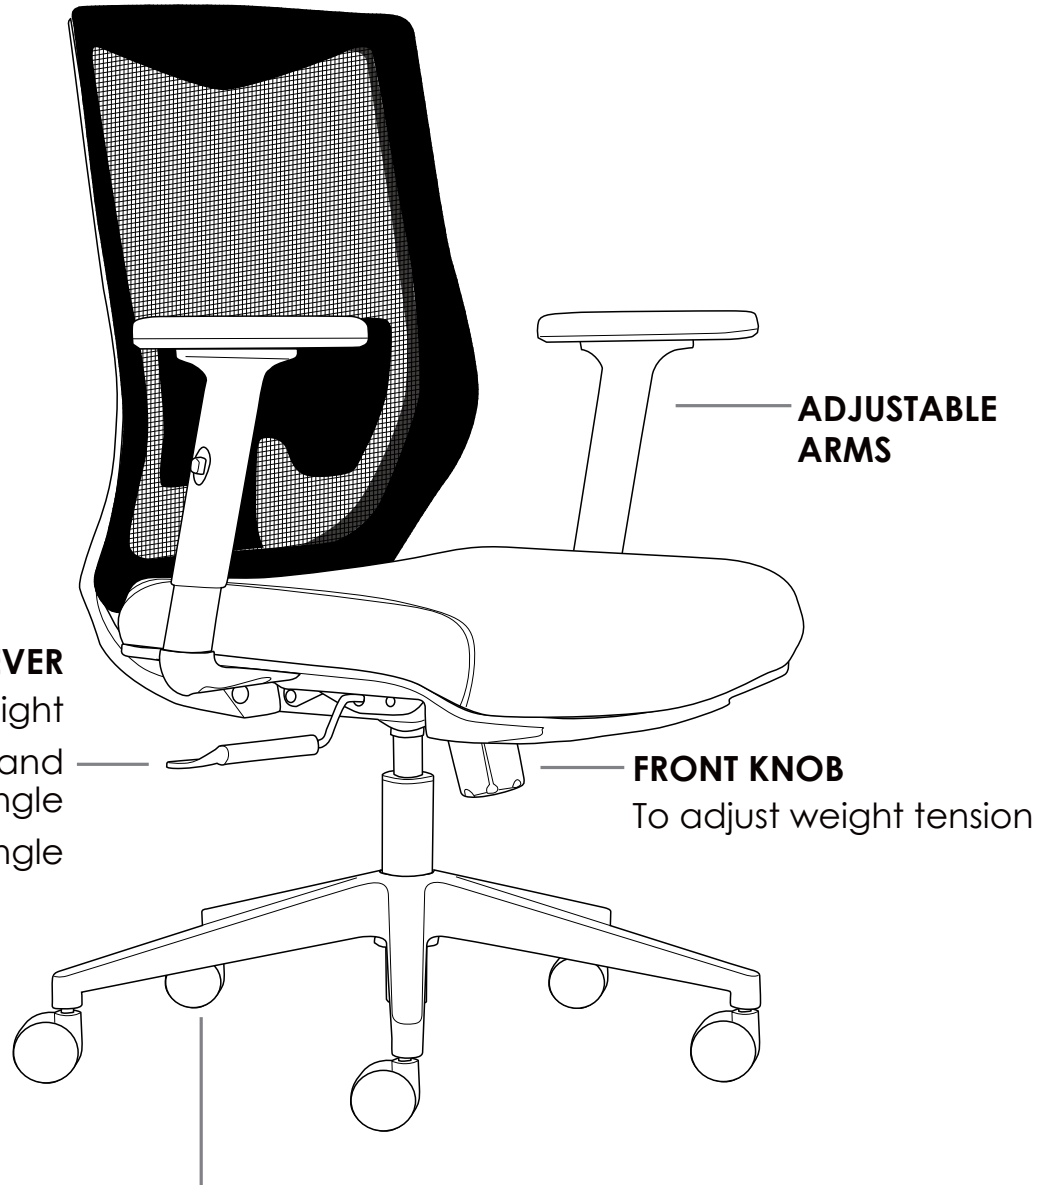

GIBBS

» **INSTRUCTIONS OF USE**

LSTYLE[®]
ERGONOMICS AUSTRALIA
NSW | VIC | QLD | WA | HONG KONG | CHINA

INDOOR USE ONLY

X Do not use as a step ladder

600MM BLACK NYLON 5 STAR BASE

Use soft tyred castors for tiles
Use hard tyred castors for carpet