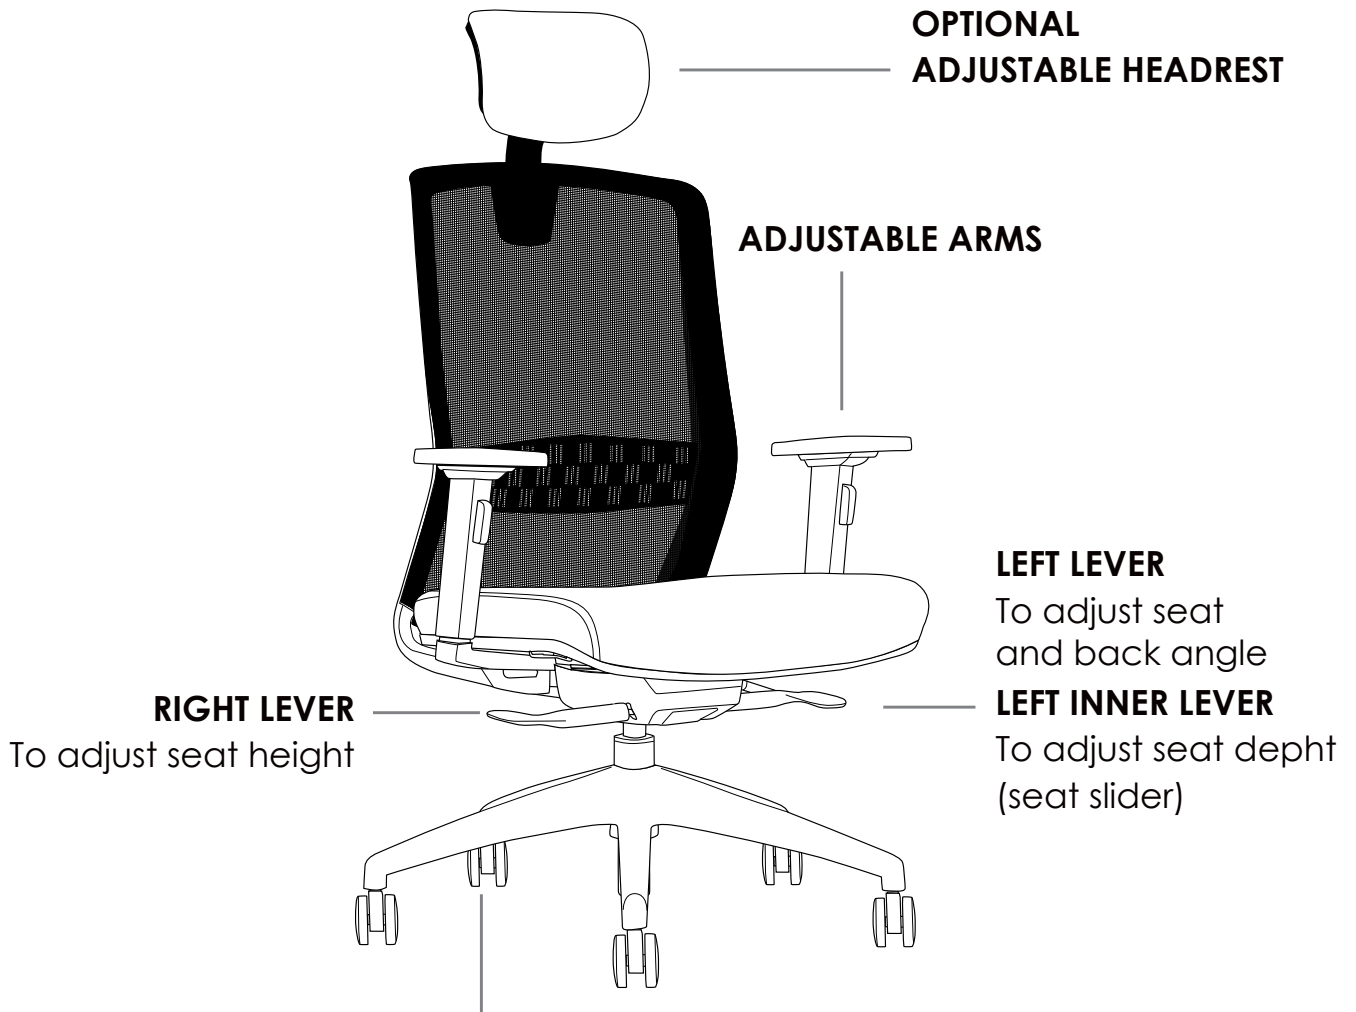

BOLT

» INSTRUCTIONS OF USE

X Do not use as a step ladder

670MM BLACK NYLON 5 STAR BASE WITH CASTORS

Use soft tyred castors for tiles
Use hard tyred castors for carpet

- » Vacuum regular
- » Regularly adjust mechanism angle
- » Regularly adjust gas height
- » All warranty claims to be forwarded to place of purchase
- » Warranty covers components and workmanship only
- » Damage or wear and tear not covered by warranty
- » Misuse or abuse will not be covered under warranty