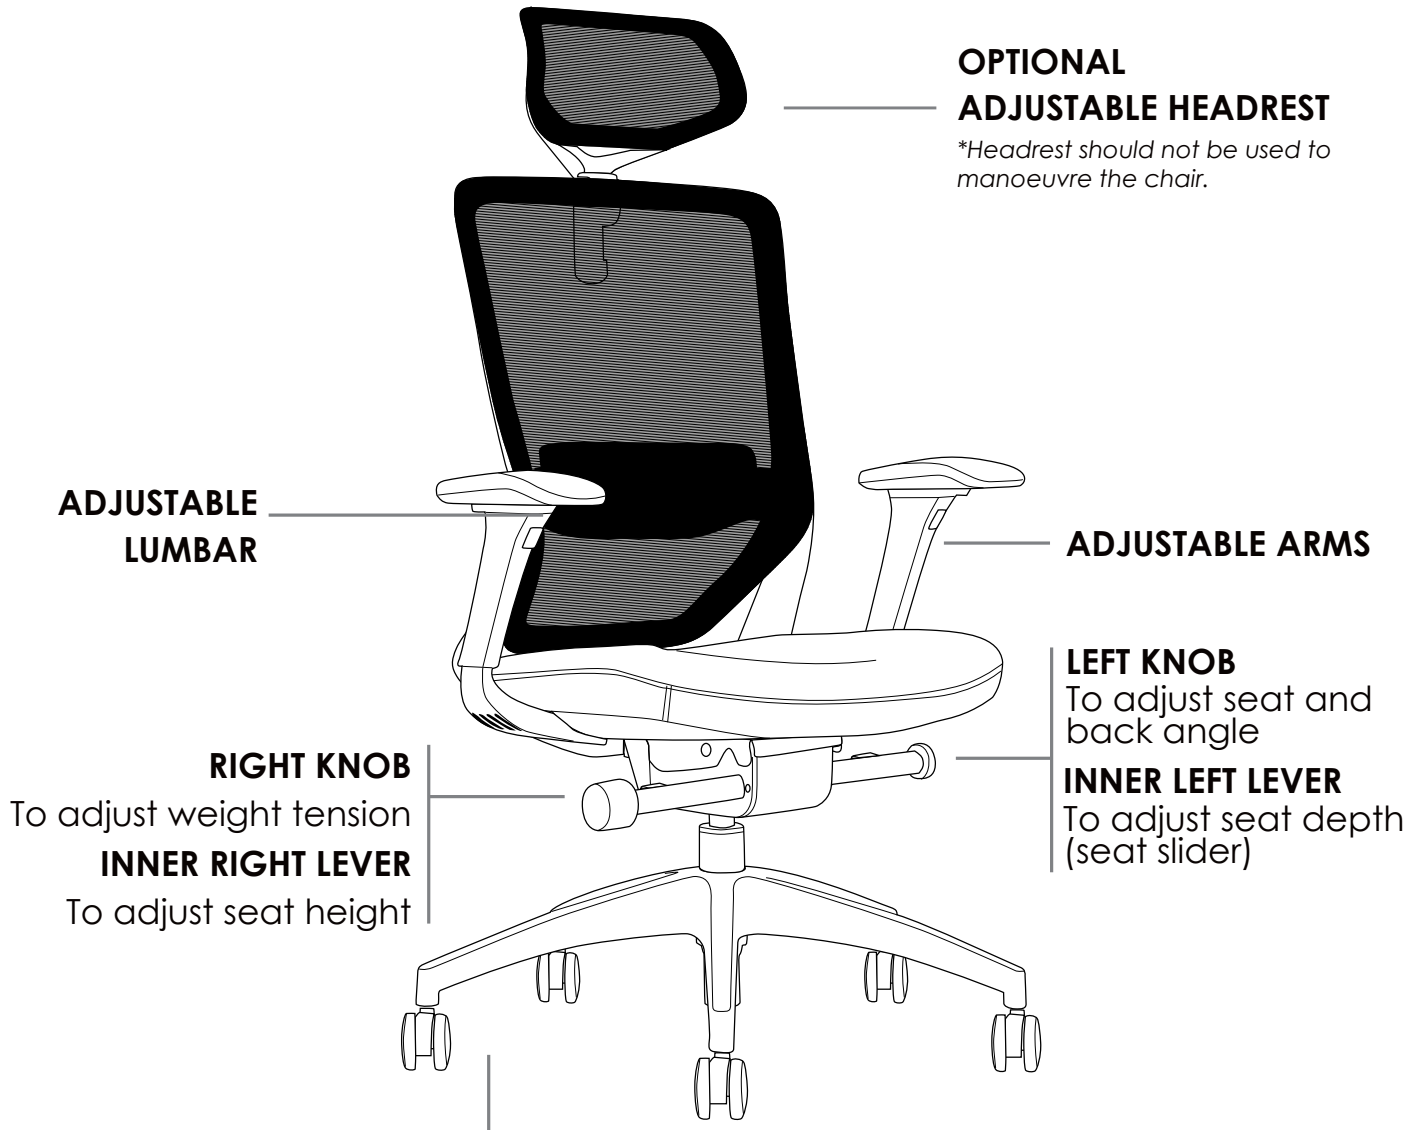

BAXTER

» INSTRUCTIONS OF USE

X Do not use as a step ladder

700MM ALUMINIUM 5 STAR BASE WITH CASTORS

Use soft tyred castors for tiles

Use hard tyred castors for carpet

- » Vacuum regular
- » Regularly adjust mechanism angle
- » Regularly adjust gas height
- » All warranty claims to be forwarded to place of purchase
- » Warranty covers components and workmanship only
- » Damage or wear and tear not covered by warranty
- » Misuse or abuse will not be covered under warranty