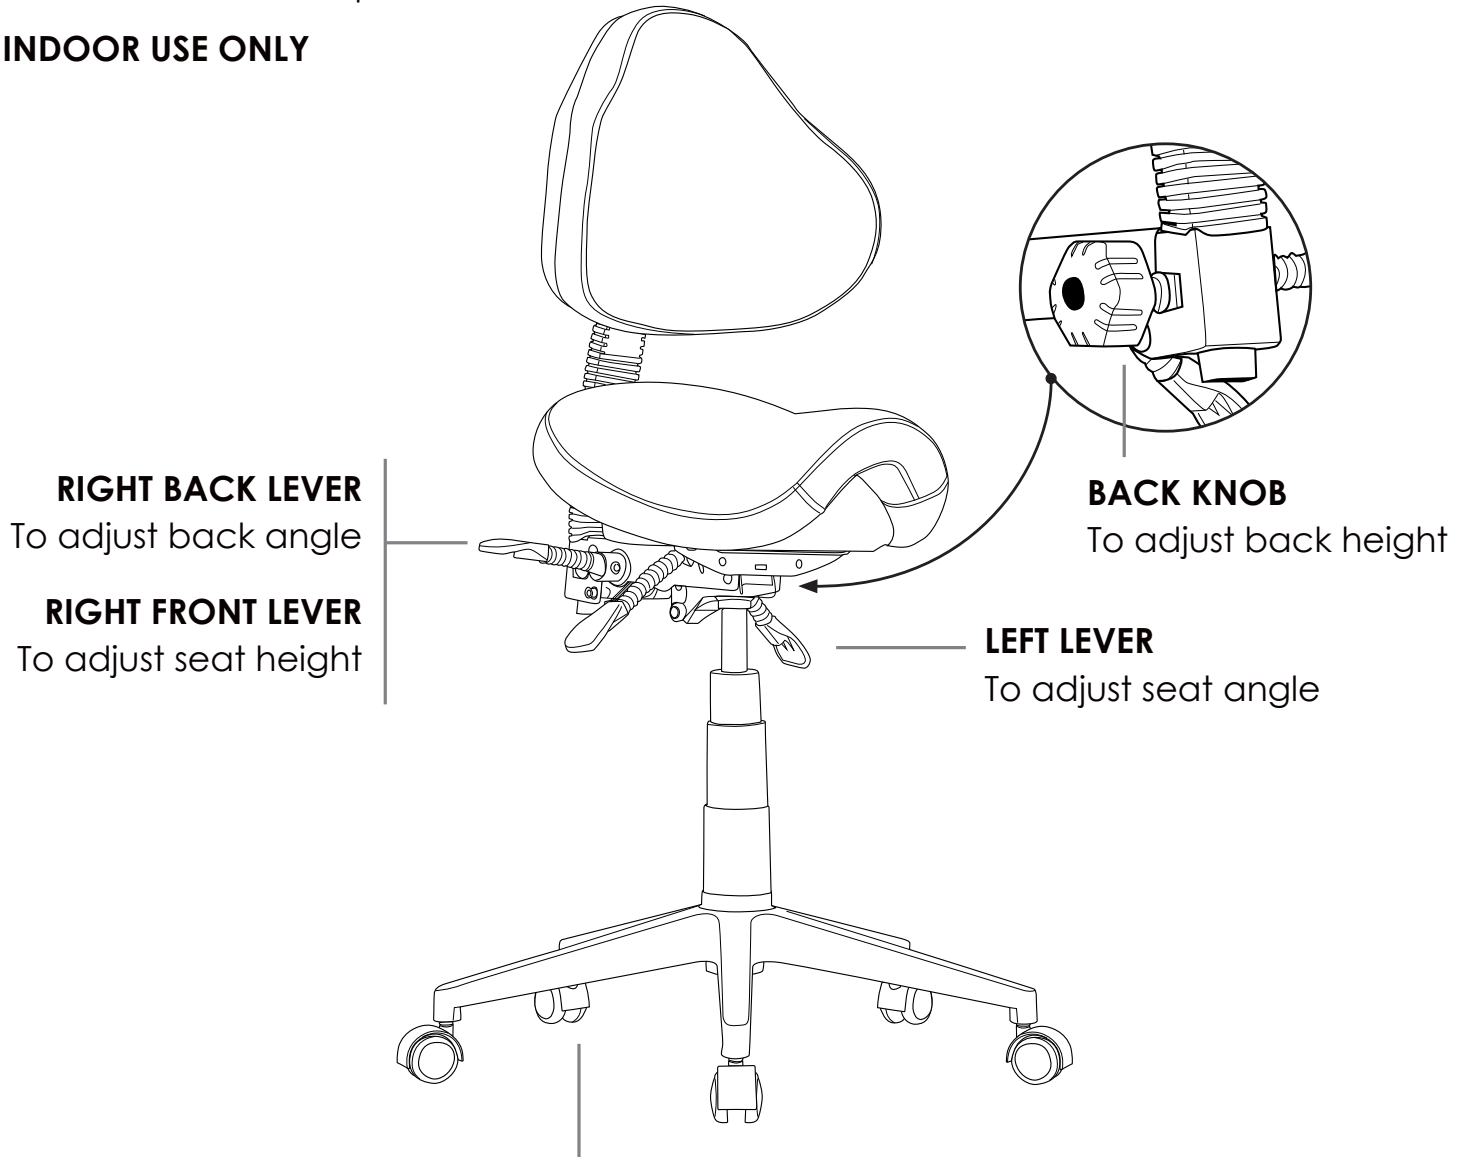

STAGE

» INSTRUCTIONS OF USE

X Do not use as a step ladder

INDOOR USE ONLY

640MM BLACK NYLON 5 STAR BASE WITH CASTORS

Use soft tyred castors for tiles
Use hard tyred castors for carpet

- » Vacuum regular
- » Regularly adjust mechanism angle
- » Regularly adjust gas height
- » All warranty claims to be forwarded to place of purchase
- » Warranty covers components and workmanship only
- » Damage or wear and tear not covered by warranty
- » Misuse or abuse will not be covered under warranty