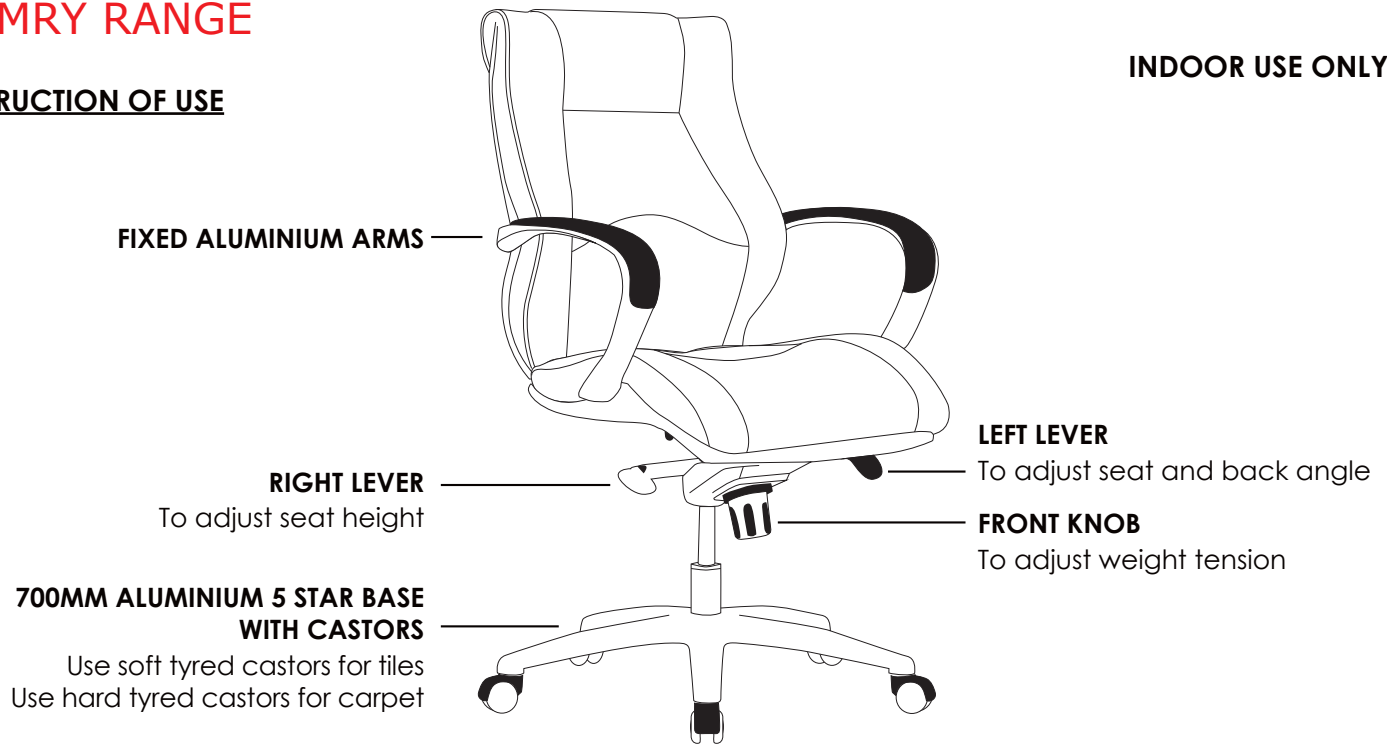

CAMRY RANGE

INSTRUCTION OF USE

INDOOR USE ONLY

X Do not use as a step ladder

DIMENSIONS: (mm)

LOW BACK **BACK TO FLOOR**
W: 500 Lowest: 1045
H: 570 Highest: 1125

HIGH BACK **BACK TO FLOOR**
W: 500 Lowest: 1190
H: 730 Highest: 1270

SEAT **SEAT TO FLOOR**
W: 510 Lowest: 510
D: 530 Highest: 590

ARM TO FLOOR
Lowest: 710
Highest: 790

CAMRY-H

CAMRY-L

CAMRY-VC

Chrome frame
High density foam
Available in black PU only
Suitable for indoor use only

Features:

Adjustable seat height
Adjustable seat and back angle
Adjustable weight tension
Fixed aluminium arms

High density foam
Knee tilt mechanism with 3 locking positions
700mm aluminium 5 star base

Available in black PU only
Suitable for indoor use only