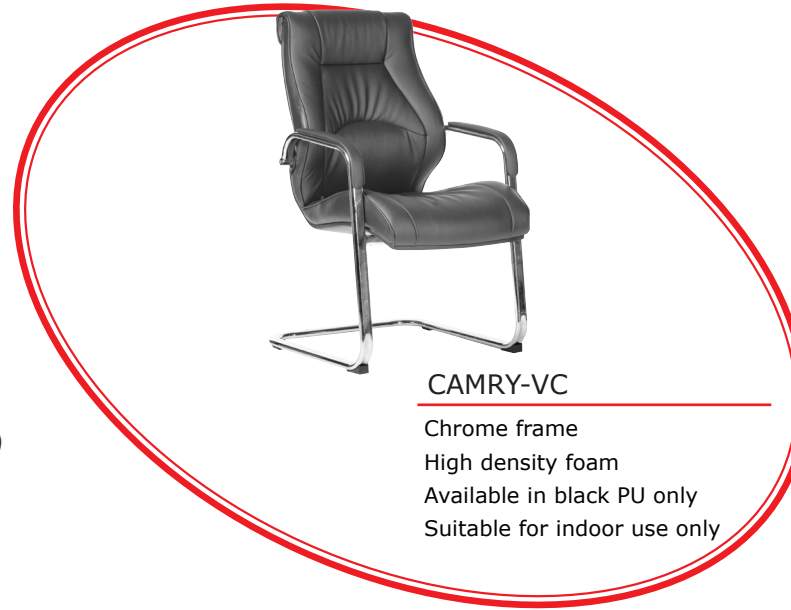

SEAT **SEAT TO FLOOR**
W: 510 Lowest: 510
D: 530 Highest: 590

ARM TO FLOOR
Lowest: 710
Highest: 790

CAMRY-H

CAMRY-L

CAMRY-VC

Chrome frame
High density foam
Available in black PU only
Suitable for indoor use only

Features:

Adjustable seat height
Adjustable seat and back angle
Adjustable weight tension
Fixed aluminium arms

High density foam
Knee tilt mechanism with 3 locking positions
700mm aluminium 5 star base

Available in black PU only
Suitable for indoor use only