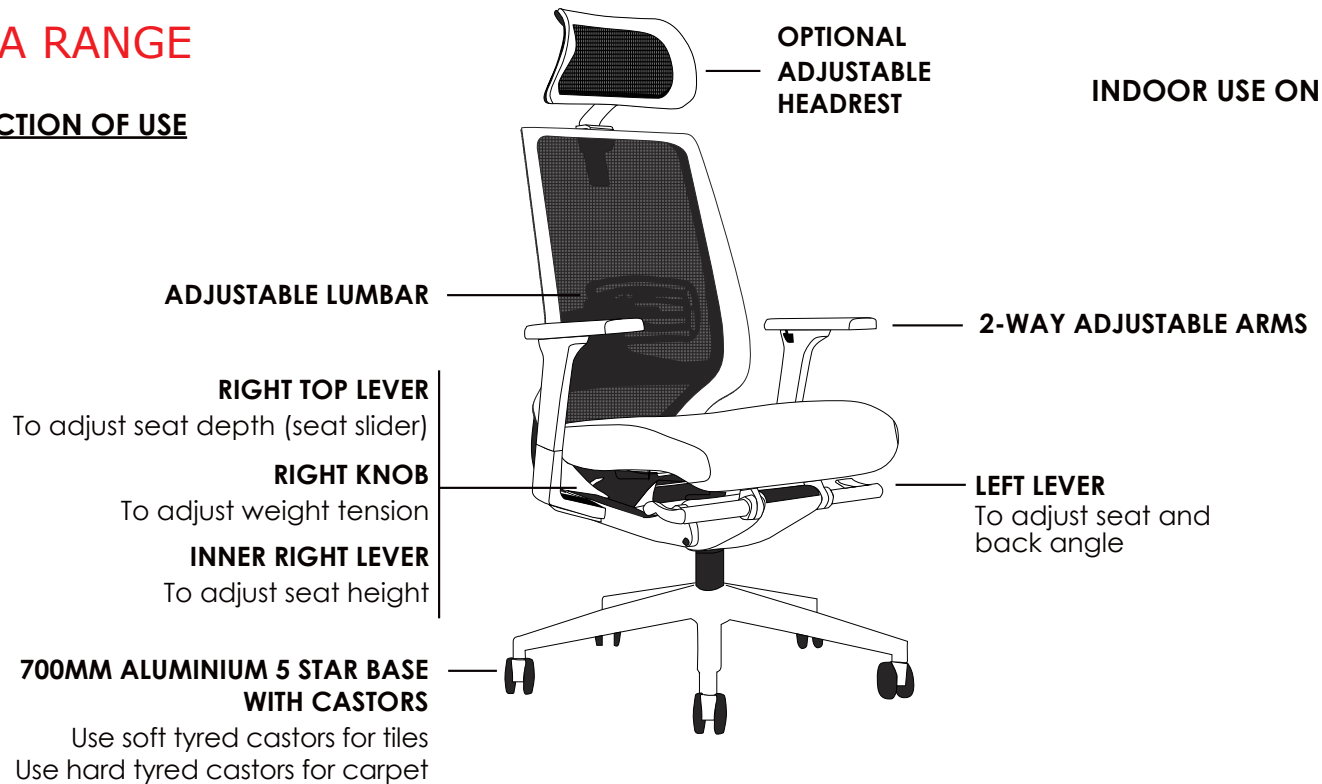

EVITA RANGE

INSTRUCTION OF USE

INDOOR USE ONLY

X Do not use as a step ladder

DIMENSIONS: (mm)

BACK **BACK TO FLOOR**
W: 415 Lowest: 1005
H: 560 Highest: 1125

HEADREST **HEADREST TO FLOOR**
W: 340 Lowest: 1225
H: 180 Highest: 1380

SEAT **SEAT TO FLOOR**
W: 490 Lowest: 490
D: 460 Highest: 610

ARM TO FLOOR
Lowest: 640
Highest: 825

** Please note that the Headrest should not be used to manoeuvre the chair.*

EVITA-H

EVITA-L

Back view

Features:

Adjustable seat height
Adjustable seat and back angle
Adjustable seat depth (seat slider)
Adjustable weight tension

Adjustable lumbar
2-Way adjustable arms
Moulded seat foam
Korean mesh back

Synchron mechanism with 3 locking positions
700mm aluminium 5 star base
Available in black only
BIFMA tested
Suitable for indoor use only