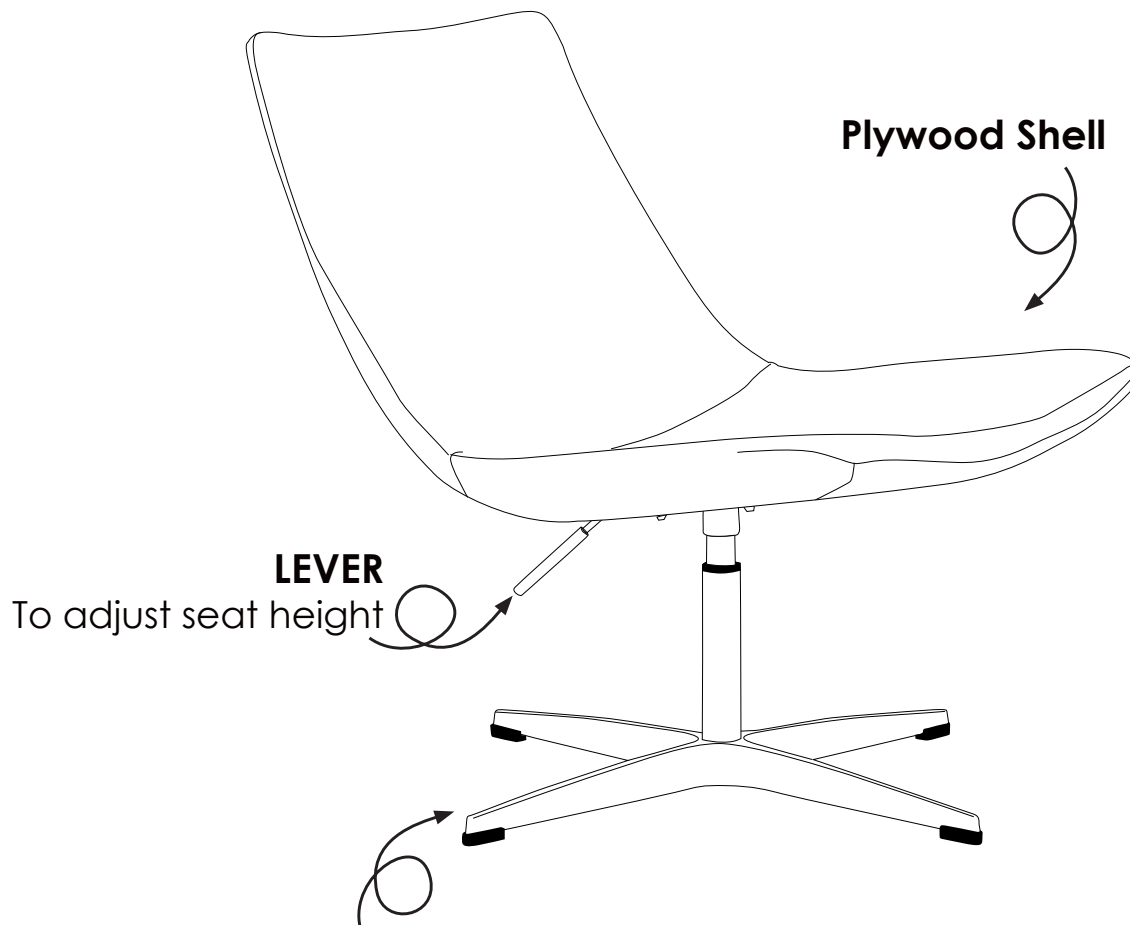

# LORI

## » INSTRUCTIONS OF USE

**STYLE**<sup>®</sup>  
ERGONOMICS AUSTRALIA  
NSW | VIC | QLD | HONG KONG | CHINA

**X** Do not use as a step ladder

Keep a permanent contact between base of chair and floor

- » Vacuum regular
- » Suitable for indoor use only
- » All warranty claims to be forwarded to place of purchase
- » Warranty covers components and workmanship only
- » Damage or wear and tear not covered by warranty
- » Misuse or abuse will not be covered under warranty