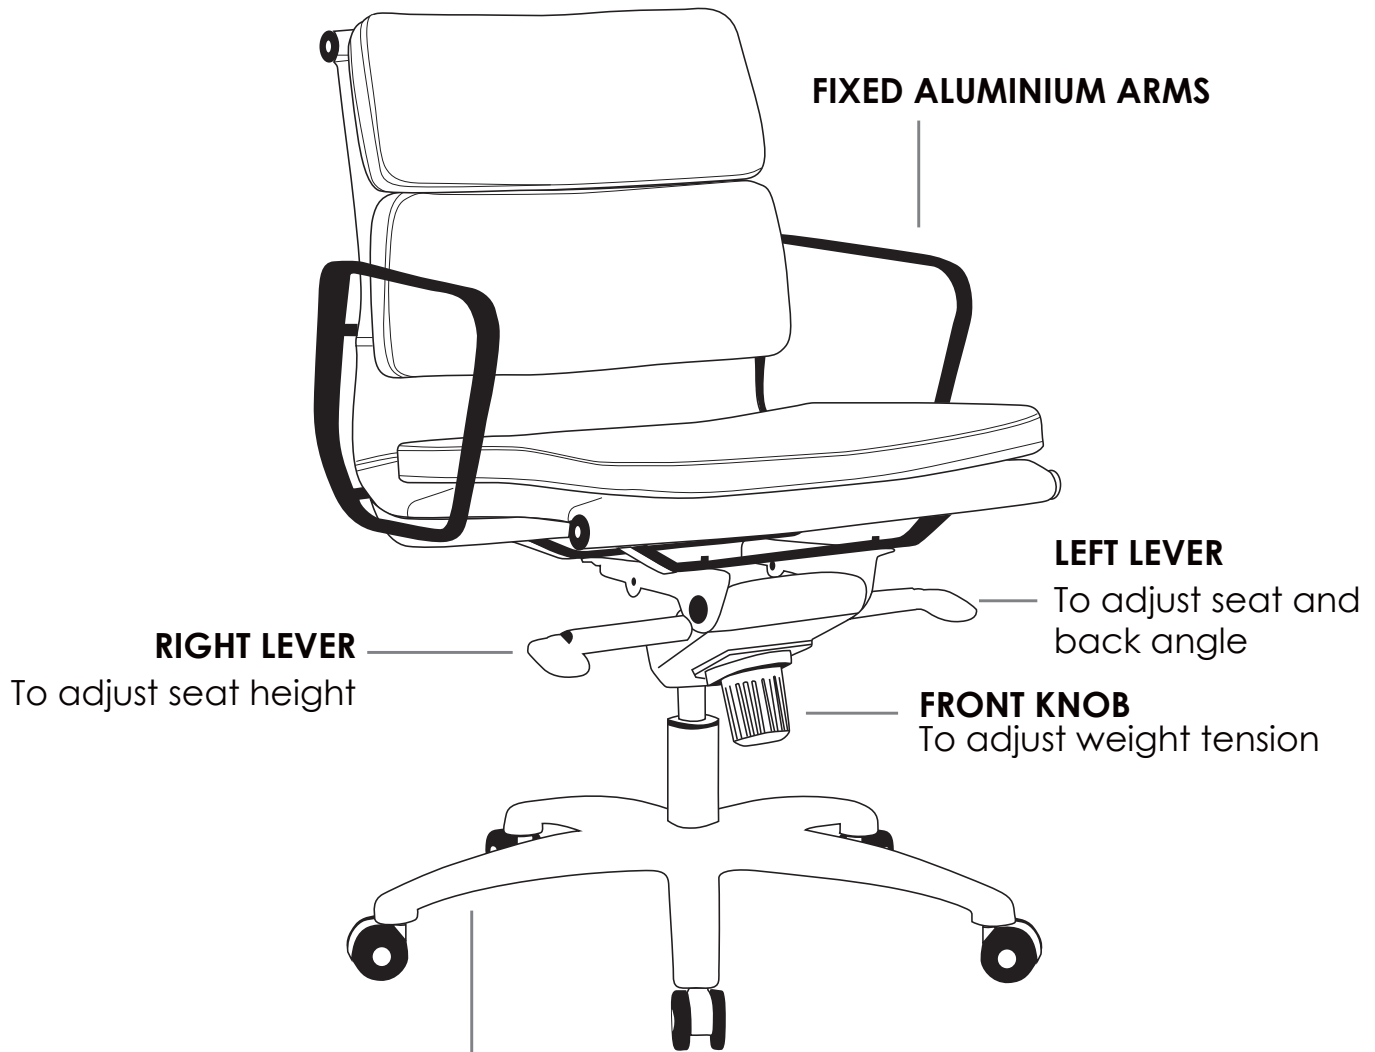

FLASH

» INSTRUCTIONS OF USE

X Do not use as a step ladder

INDOOR USE ONLY

700MM ALUMINIUM 5 STAR BASE WITH CASTORS

Use soft tyred castors for tiles
Use hard tyred castors for carpet

- » Vacuum regular
- » Regularly adjust mechanism angle
- » Regularly adjust gas height
- » All warranty claims to be forwarded to place of purchase
- » Warranty covers components and workmanship only
- » Damage or wear and tear not covered by warranty
- » Misuse or abuse will not be covered under warranty