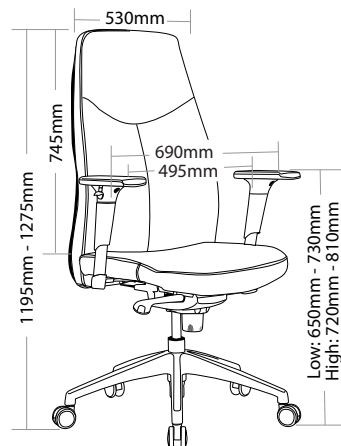

R4 EXECUTIVE SEATING

HUME

FEATURES

HUME-H/ HUME-L

- » Adjustable seat height
- » Adjustable seat and back angle
- » Adjustable weight tension
- » Adjustable arms
- » Available in high and low back
- » High density foam
- » 700mm aluminium base
- » Synchron mechanism with 3 locking positions
- » Available in black PU only
- » Minor assembly required
- » Suitable for indoor use only
- » 5 year warranty
- » Weight limit is 120kg

HUME-VC

- » Chrome frame
- » High density foam
- » Available in black PU only
- » Minor assembly required
- » Suitable for indoor use only
- » 5 year warranty
- » Weight limit is 120kg

HUME-H