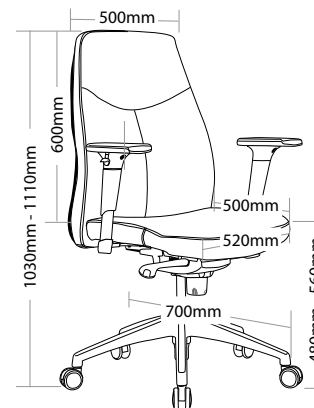

R4 EXECUTIVE SEATING

HUME

FEATURES

HUME-H/ HUME-L

- » Adjustable seat height
- » Adjustable seat and back angle
- » Adjustable weight tension
- » Adjustable arms
- » Available in high and low back
- » High density foam
- » 700mm aluminium base
- » Synchron mechanism with 3 locking positions
- » Available in black PU only
- » Minor assembly required
- » Suitable for indoor use only
- » 5 year warranty
- » Weight limit is 120kg

HUME-VC

- » Chrome frame
- » High density foam
- » Available in black PU only
- » Minor assembly required
- » Suitable for indoor use only
- » 5 year warranty
- » Weight limit is 120kg

HUME-L