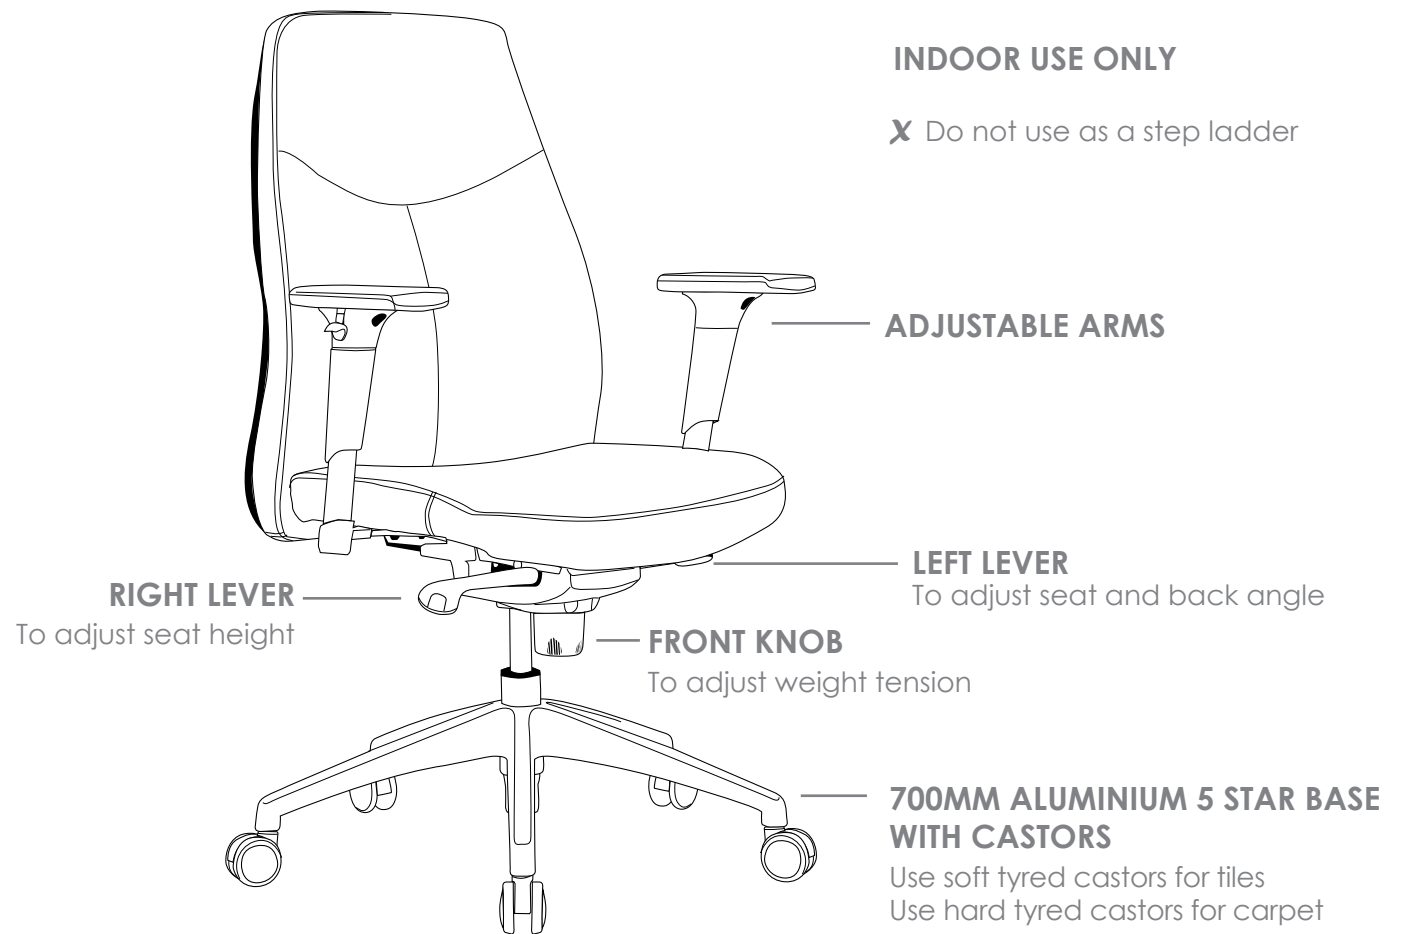

R4 EXECUTIVE SEATING

HUME

FEATURES

HUME-H/ HUME-L

- » Adjustable seat height
- » Adjustable seat and back angle
- » Adjustable weight tension
- » Adjustable arms
- » Available in high and low back
- » High density foam
- » 700mm aluminium base
- » Synchron mechanism with 3 locking positions
- » Available in black PU only
- » Minor assembly required
- » Suitable for indoor use only
- » 5 year warranty
- » Weight limit is 120kg

HUME-VC

- » Chrome frame
- » High density foam
- » Available in black PU only
- » Minor assembly required
- » Suitable for indoor use only
- » 5 year warranty
- » Weight limit is 120kg

HUME-H