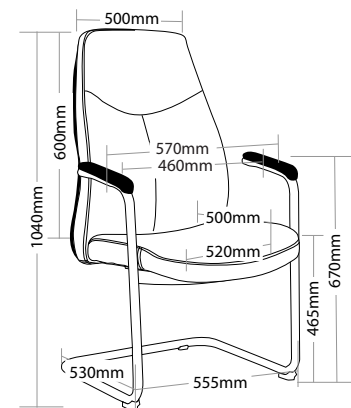

#### HUME-H/ HUME-L

- » Adjustable seat height
- » Adjustable seat and back angle
- » Adjustable weight tension
- » Adjustable arms
- » Available in high and low back
- » High density foam
- » 700mm aluminium base
- » Synchron mechanism with 3 locking positions
- » Available in black PU only
- » Minor assembly required
- » Suitable for indoor use only
- » 5 year warranty
- » Weight limit is 120kg

#### HUME-VC

- » Chrome frame
- » High density foam
- » Available in black PU only
- » Minor assembly required
- » Suitable for indoor use only
- » 5 year warranty
- » Weight limit is 120kg

HUME-H

HUME-L