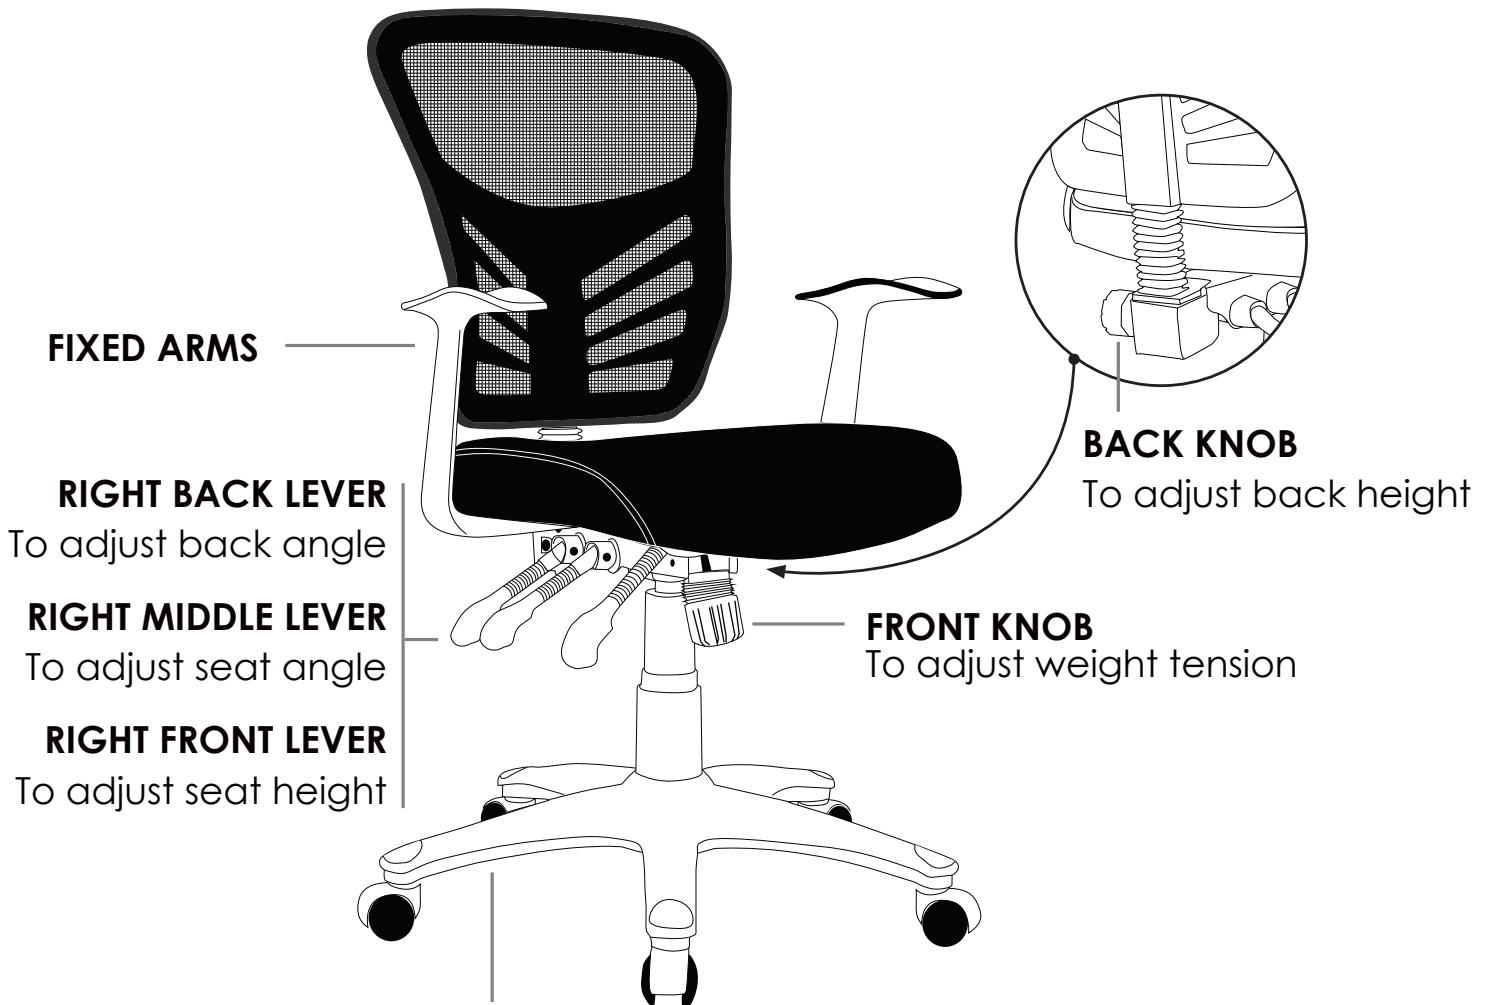

YARRA

» INSTRUCTIONS OF USE

X Do not use as a step ladder

INDOOR USE ONLY

600MM HEAVY DUTY 5 STAR BASE WITH CASTORS

Use soft tyred castors for tiles

Use hard tyred castors for carpet

- » Vacuum regular
- » Regularly adjust mechanism angle
- » Regularly adjust gas height
- » All warranty claims to be forwarded to place of purchase
- » Warranty covers components and workmanship only
- » Damage or wear and tear not covered by warranty
- » Misuse or abuse will not be covered under warranty