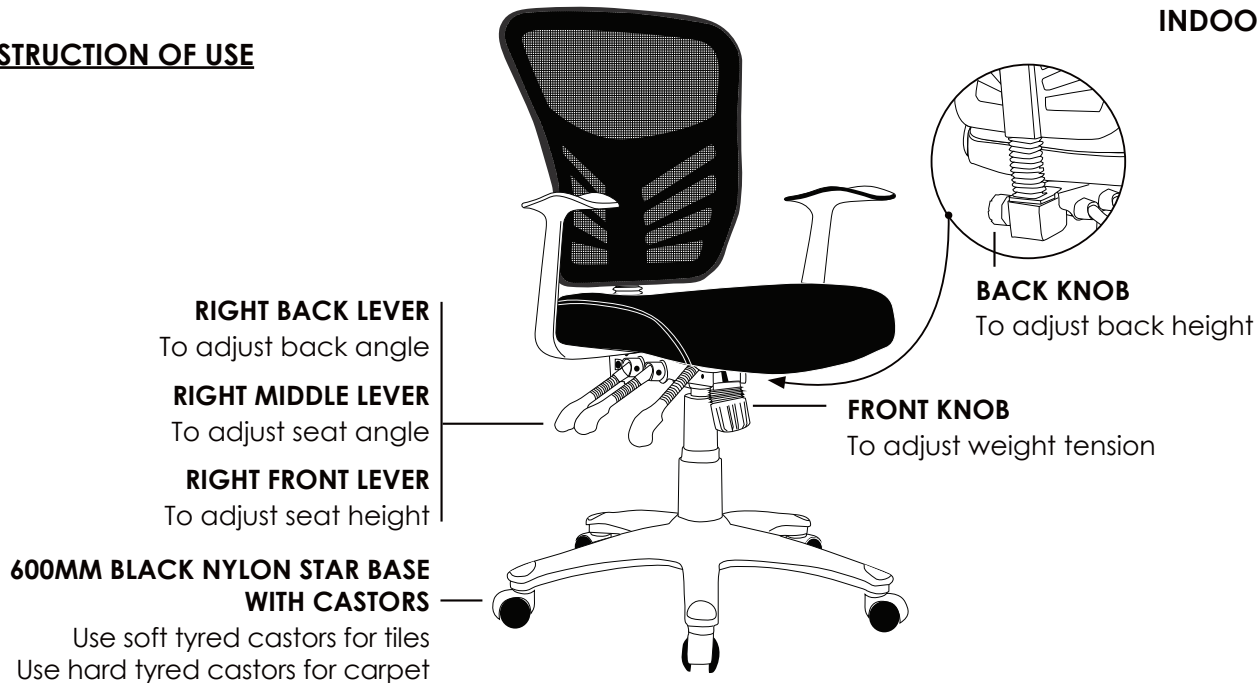

YARRA RANGE

INSTRUCTION OF USE

INDOOR USE ONLY

X Do not use as a step ladder

DIMENSIONS: (mm)

BACK

W: 490

H: 510

BACK TO FLOOR

Lowest: 950

Highest: 1050

SEAT

W: 500

D: 515

SEAT TO FLOOR

Lowest: 470

Highest: 570

ARM TO FLOOR

Lowest: 620

Highest: 720

YARRA

Side view

Back view

Features:

Adjustable seat height
Adjustable back height
Adjustable seat and back angle
Adjustable weight tension

Fixed arms
3 lever ergonomic mechanism
600mm black nylon 5 star base

Available in black only
Suitable for indoor use only